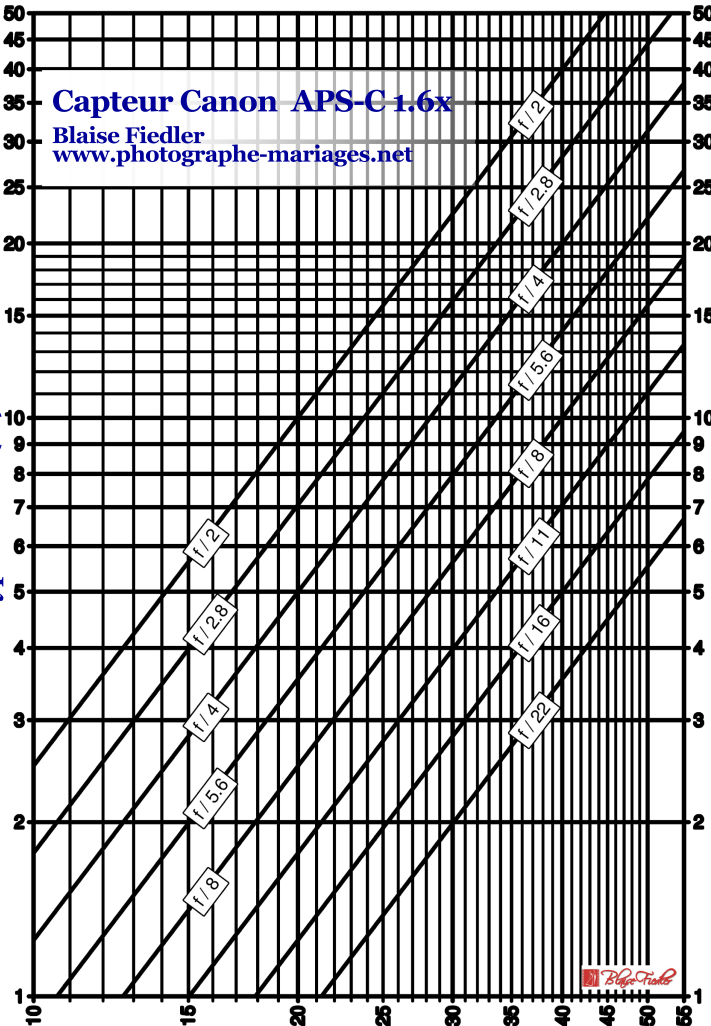

Capteur Canon APS-C 1.6x

Blaise Fiedler

www.photographe-mariages.net

Distance Hyperfocale (m)

Focale (mm)